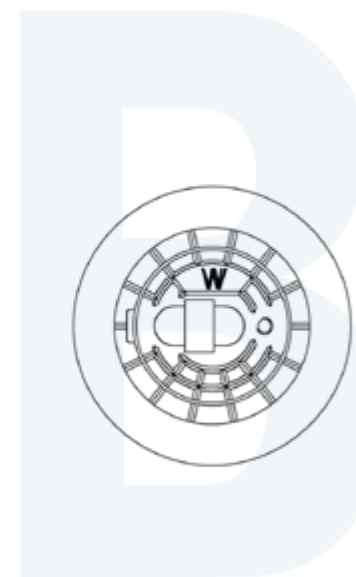

Surface Box, DIN 4057 '38

Clear opening

- Ø 75 mm top
- Ø 95 mm down

Bolt / Handle

- stainless steel
- anti-theft

Badges

- "W"

Coating

- black

Quantity

- 168 pcs/pallet (957 kg)

Änderungen vorbehalten! Subject to amendments!