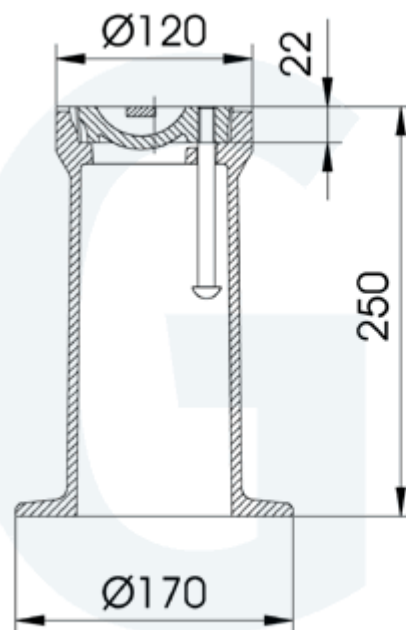

Surface Box, DIN 4057 '38

Clear opening

- Ø 75 mm top
- Ø 95 mm down

Bolt / Handle

- stainless steel
- anti-theft

Badges

- "W"

Coating

- black

Quantity

- 168 pcs/pallet (957 kg)

Änderungen vorbehalten! Subject to amendments!